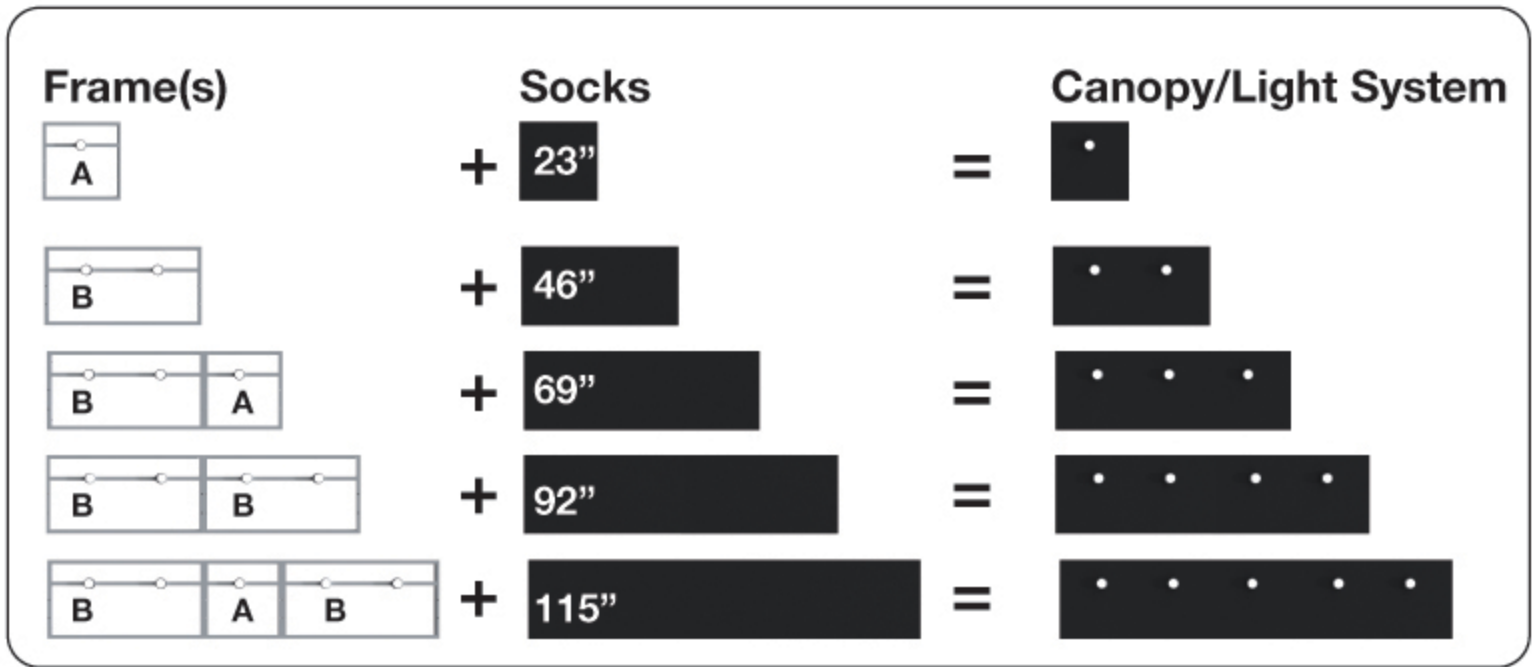

Two Frames (23" x 23" and 23" x 46") are used to create 5 canopies.

Fits both standard (12" Deep) and MAX (23" Deep) MultiQuad Frames.

Shown: 23" x 46" Canopy on both Standard and MAX Frames.